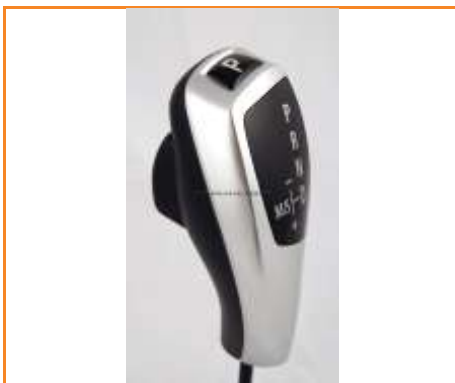

BMW 5-Series E39 (95-04)

GL-E39BK

£39.95

SB-E39

£108.95

SG-E46L

£57.95

SG-E46R

£59.95