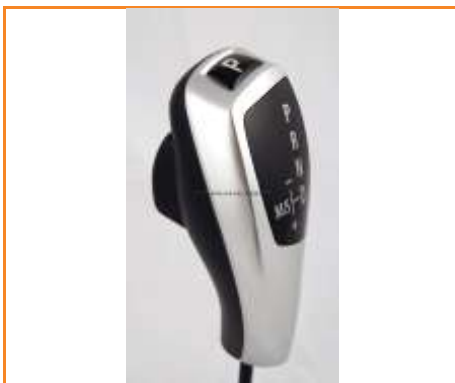

BMW 7-Series E38 (95-01)

GL-E38BK

£43.95

RM-13

£29.95

SG-E46L

£57.95

SG-E46R

£59.95