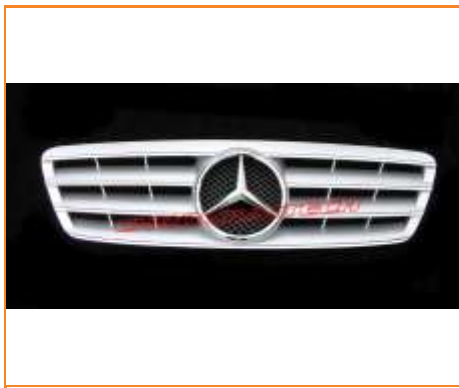

**00-07 Mercedes W203 CHROME CCFL ANGEL EYE Headlights**

HL-W203

£255.95

**2000-2007 Mercedes W203 C-Class Black/Chrome or Silver/Chrome 4-FIN Sport Grill**

GL-W203

£129.95

**Mercedes Benz (W203, W204 C-Class, W211, W212, W207 E-Class, W209 CLK, R171 SLK, R230 SL) S SG-W204**

£65.95

**Mercedes-Benz C Class W204 (07+)**

**2007-2011 Mercedes W204 C-Class Chrome SPORT Grill AMG Style**

GL-W204

£149.95

**2007-2012 Mercedes W204 C-Class Chrome SPORT Grill SL 1-Fin Style**

GL-W204BK1

£149.95