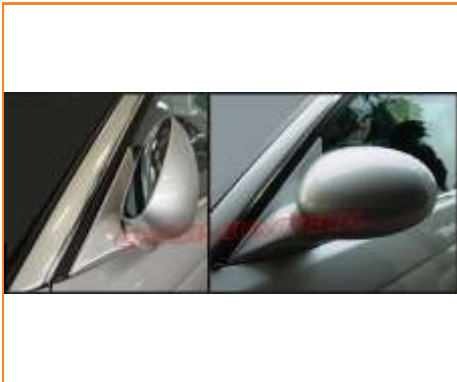

**BMW 3-Series E46 (99-04)**

**2001-2005 BMW E46 CHROME Door Handle Cover 4-Door Facelift Model**

DHC-BW80

£35.95

**98-05 BMW E46 3-Series M3 Style Mirror Auto Fold Heated**

MR-E46

£139.95

**99-00 BMW E46 CHROME Door Handle Cover RHD 4-Door Pre-Facelift Model**