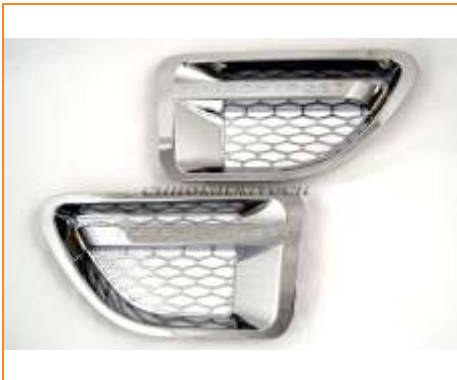

GL-RRS0608A

£172.95

**05-09 RANGE ROVER SPORT FULL CHROME Mirror Cover**

MRC-LR125

£59.95

**06+ Range Rover Sport / 09-10 Freelander 2 CHROME Door Handle Cover**

DHC-LR104

£49.95

**06-08 Range Rover Sport Fender Grill**

FE-RRS0608

£109.95

**09-11 Range Rover Sport Front Grill (New Style)**

GL-RRS0911

£172.95

2010+ Range Rover Sport / 2010 Discovery 4 / 2011 Freelander 2 CHROME Door Handle Cover